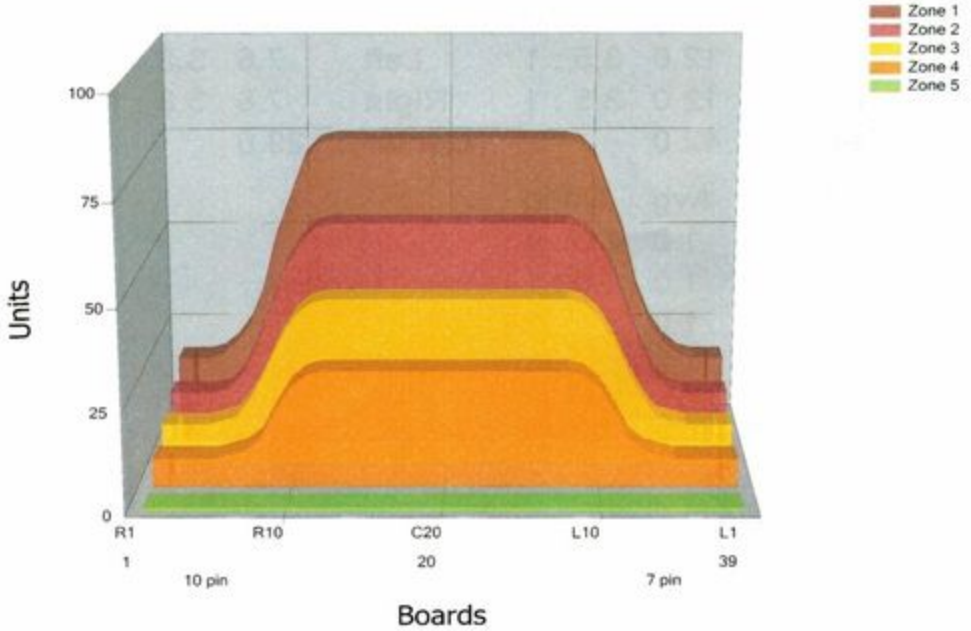

## Zone Configuration

Cleaner Transition

Mode: Clean and Condition

Speed: Max Clean

Start Cleaner Spray: 0 Feet

Start Squeegee: 0 Feet

Start Conditioning: 6 Inches

Split Pattern: No

Zone 1	Avg	Ratio	Zone 2	Avg	Ratio
Left	23.4	3.2 : 1	Left	16.8	3.4 : 1
Right	23.4	3.2 : 1	Right	16.8	3.4 : 1
Center	75.0		Center	57.0	
Zone 3	Avg	Ratio	Zone 4	Avg	Ratio
Left	12.0	3.5 : 1	Left	7.6	3.8 : 1
Right	12.0	3.5 : 1	Right	7.6	3.8 : 1
Center	42.0		Center	29.0	
Zone 5	Avg	Ratio			
Left	1.0	1.0 : 1			
Right	1.0	1.0 : 1			
Center	1.0				